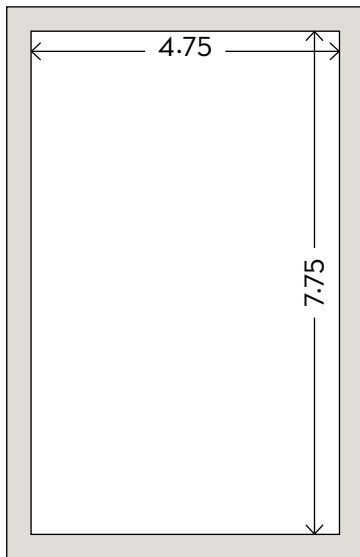

Ads must be supplied as camera/print ready with a resolution of 300 dpi in TIFF, JPEG, or PNG format.
Ads must be supplied at 100% (actual print size, no bleeds) according to the dimensions shown
below. The advertiser is responsible for confirming the size and readability of all text in the ad.

Contact info@bachsocietyofdayton.org with questions or call (937) 294-2224.

FULL PAGE

7.75 (h) inches x 4.75 (w) inches

HALF PAGE

3.75 (h) inches x 4.75 (w) inches

QUARTER PAGE

3.75 (h) inches x 2.25 (w) inches