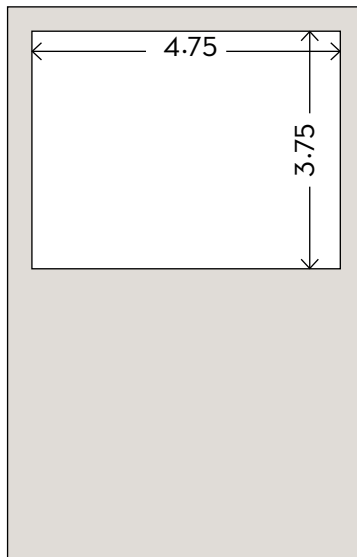

Contact info@bachsocietyofdayton.org with questions or call (937) 294-2224.

FULL PAGE

7.75 (h) inches x 4.75 (w) inches

HALF PAGE

3.75 (h) inches x 4.75 (w) inches

QUARTER PAGE

3.75 (h) inches x 2.25 (w) inches